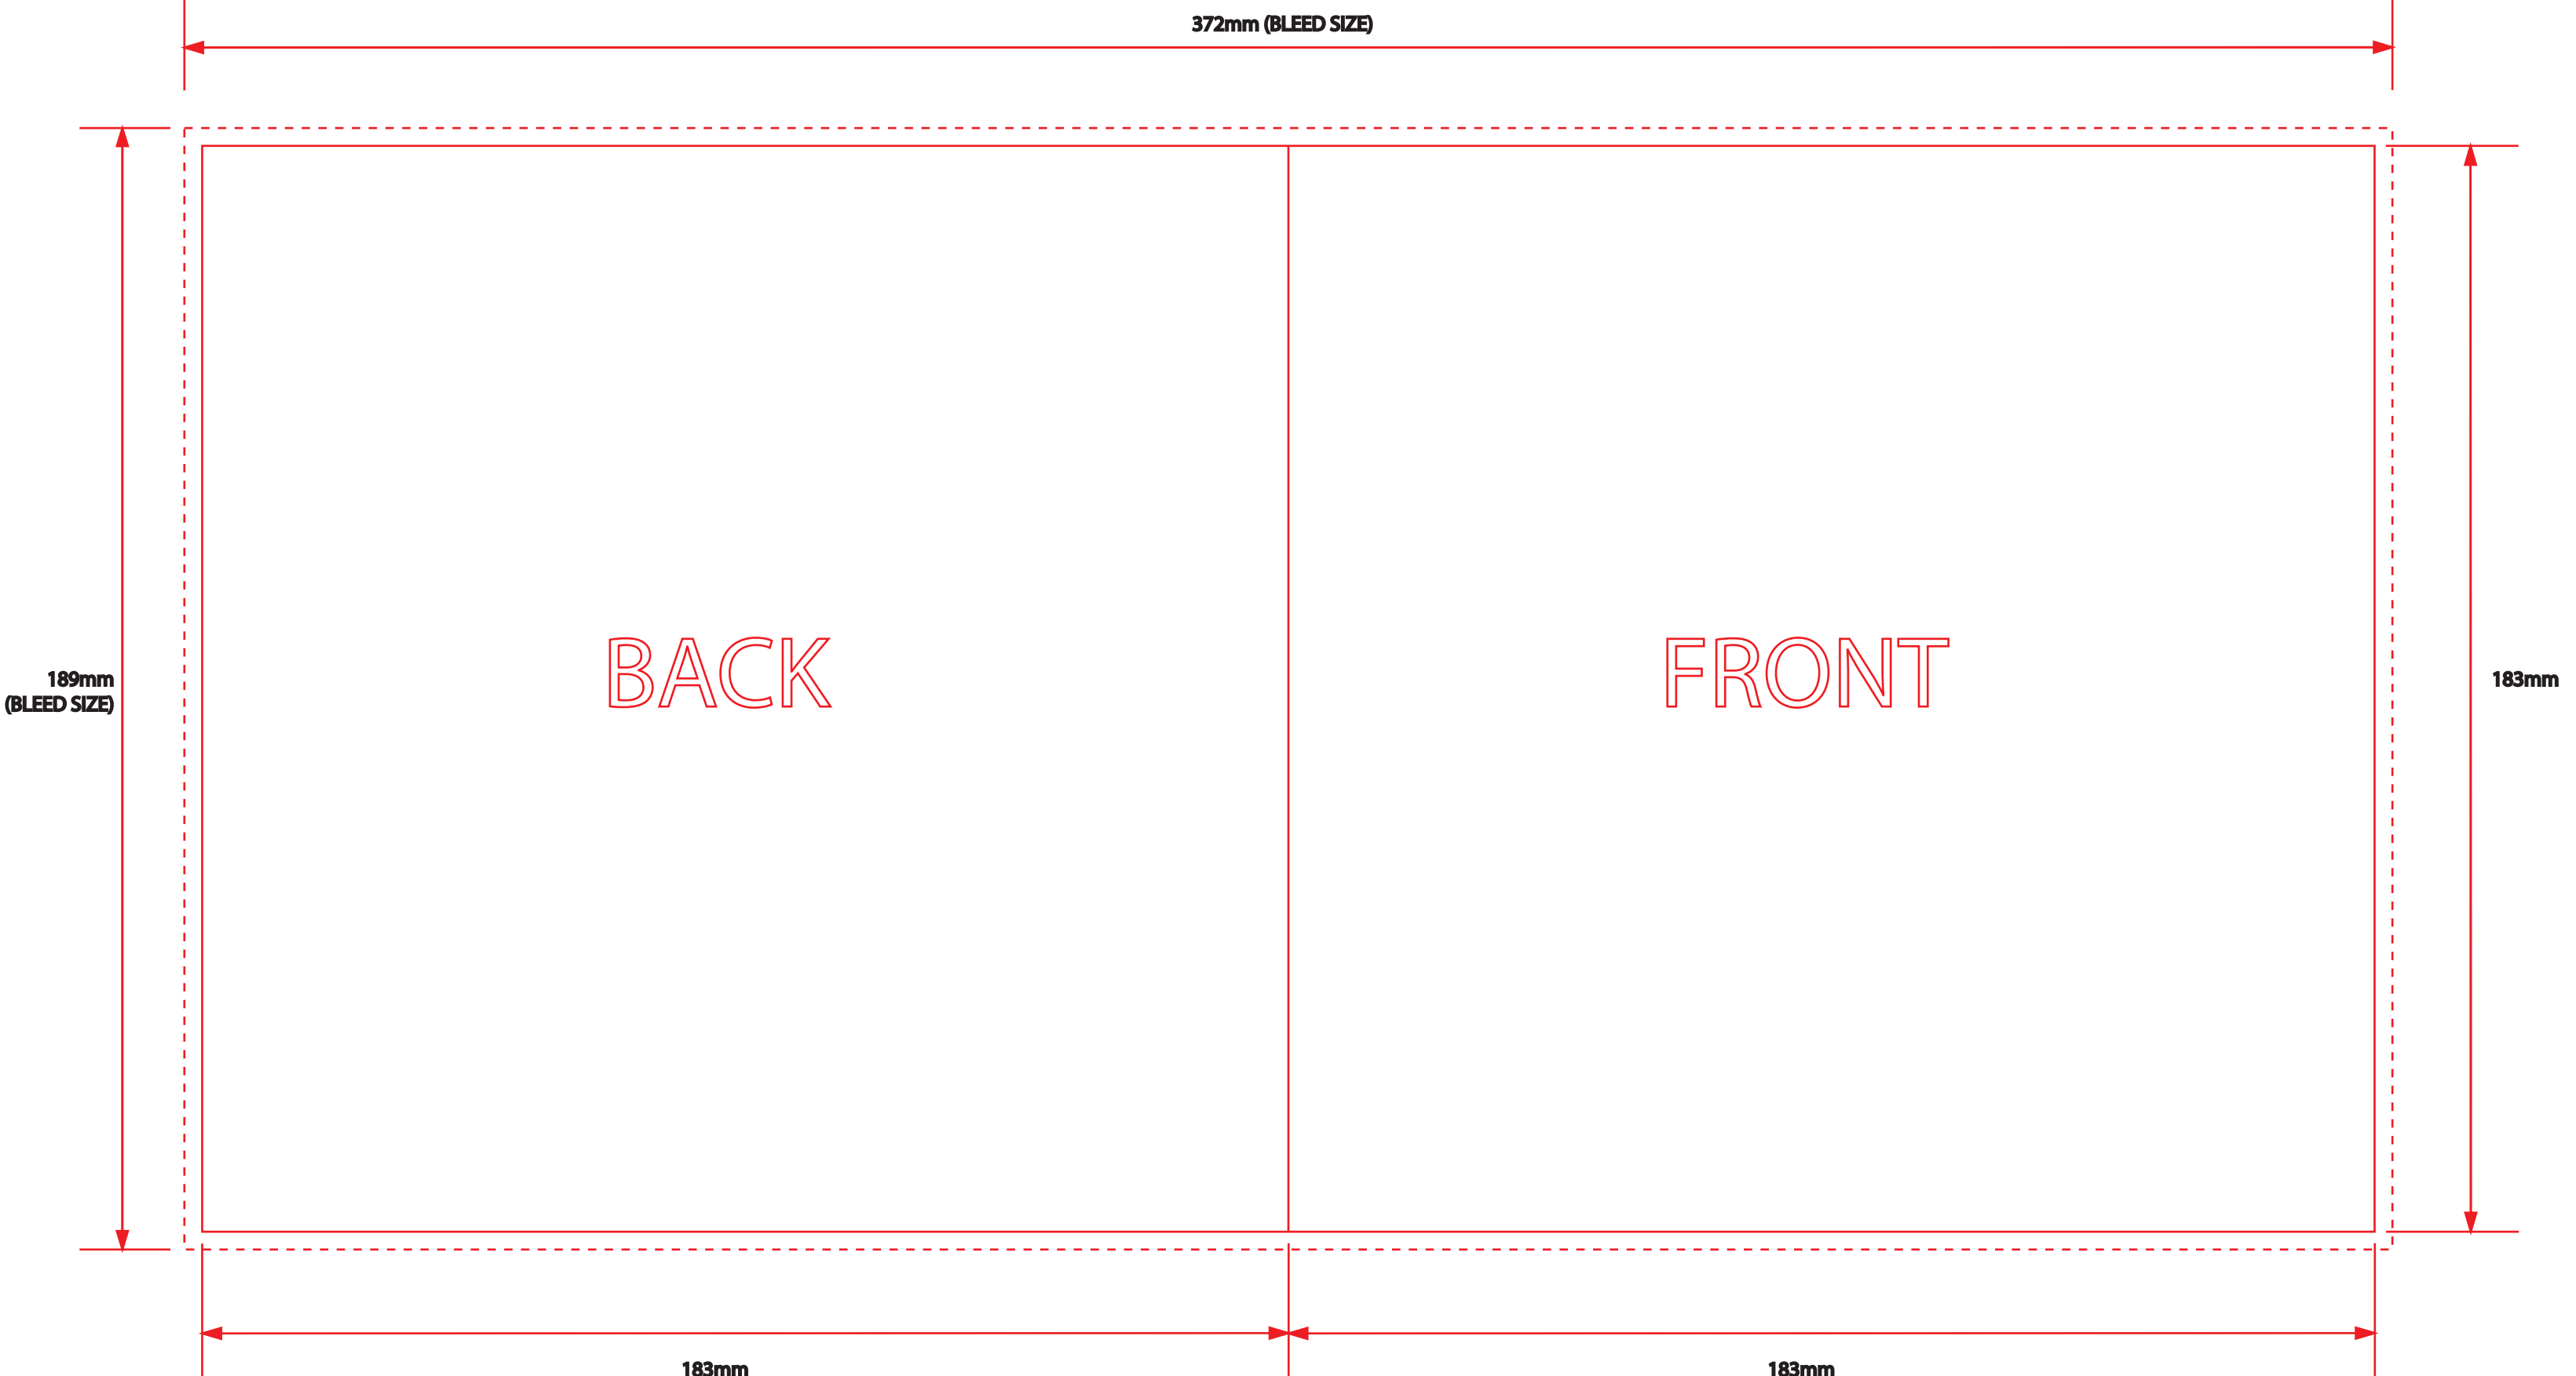

ZENITH RECORDS 7" VINYL SLEEVE

IMPORTANT: This template is 1:1 SCALE. PLEASE OUTLINE ALL FONTS
DO NOT INCLUDE THE TEMPLATE OR ANY EXTRA NON-PRINT INFO
IN THE FINAL PRINT READY PDF ART FILE.

<p>----- BLEED LINE</p> <p>————— CUT LINE</p> <p>----- SAFETY LINE</p> <p>←————→ MEASUREMENT</p>	<p>PLEASE NOTE: Solid line is the cut Line. All Art should extend to the outer bleed lines. Please keep all important text and images within the safety line. All Artwork should be CMYK and no less than 300 DPI. Outline all text/fonts and do not include template in artwork. For the best results on blacks use C:40 M:40 Y:40 K:100.</p>
--	---