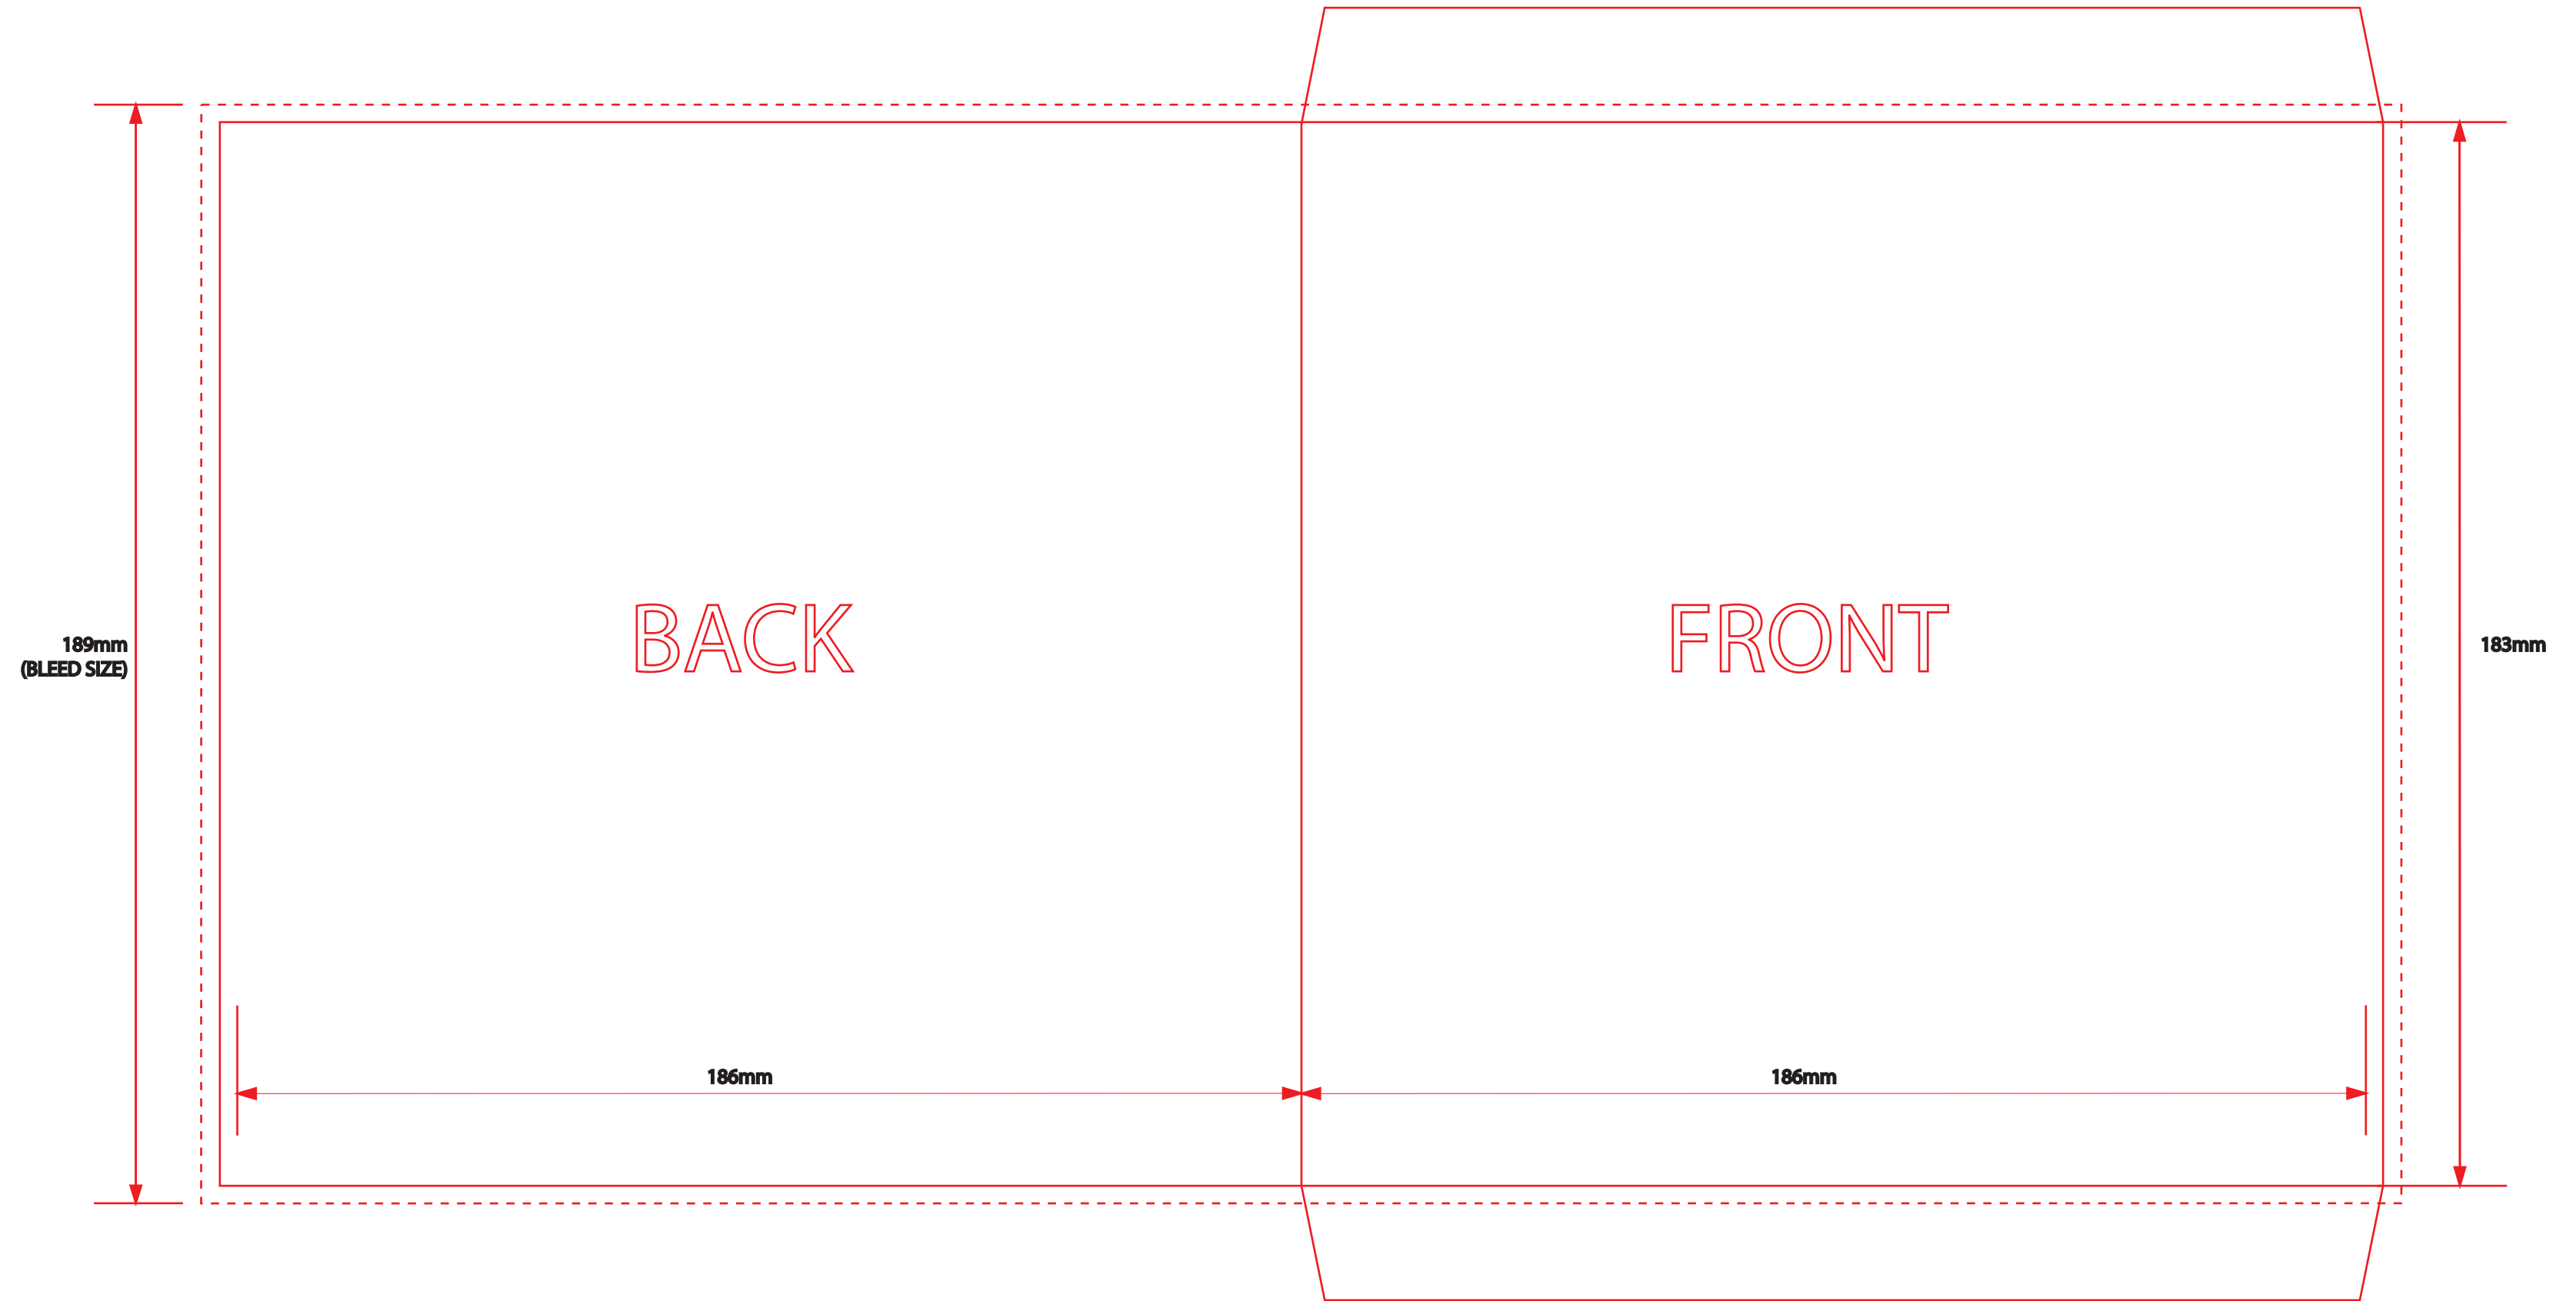

ZENITH RECORDS 7" VINYL POCKET STYLE SLEEVE

IMPORTANT: THIS TEMPLATE IS 1:1 SCALE. PLEASE OUTLINE ALL FONTS
DO NOT INCLUDE THE TEMPLATE OR ANY EXTRA NON-PRINT INFO
IN THE FINAL PRINT READY PDF ART FILE.

	BLEED LINE
	CUT LINE
	SAFETY LINE
	MEASUREMENT

PLEASE NOTE:
Solid line is the cut Line.
All Art should extend to the outer bleed lines.
Please keep all important text and images within the safety line.
All Artwork should be CMYK and no less than 300 DPI.
Outline all text/fonts and do not include template in artwork.
For the best results on blacks use C:40 M:40 Y:40 K:100.