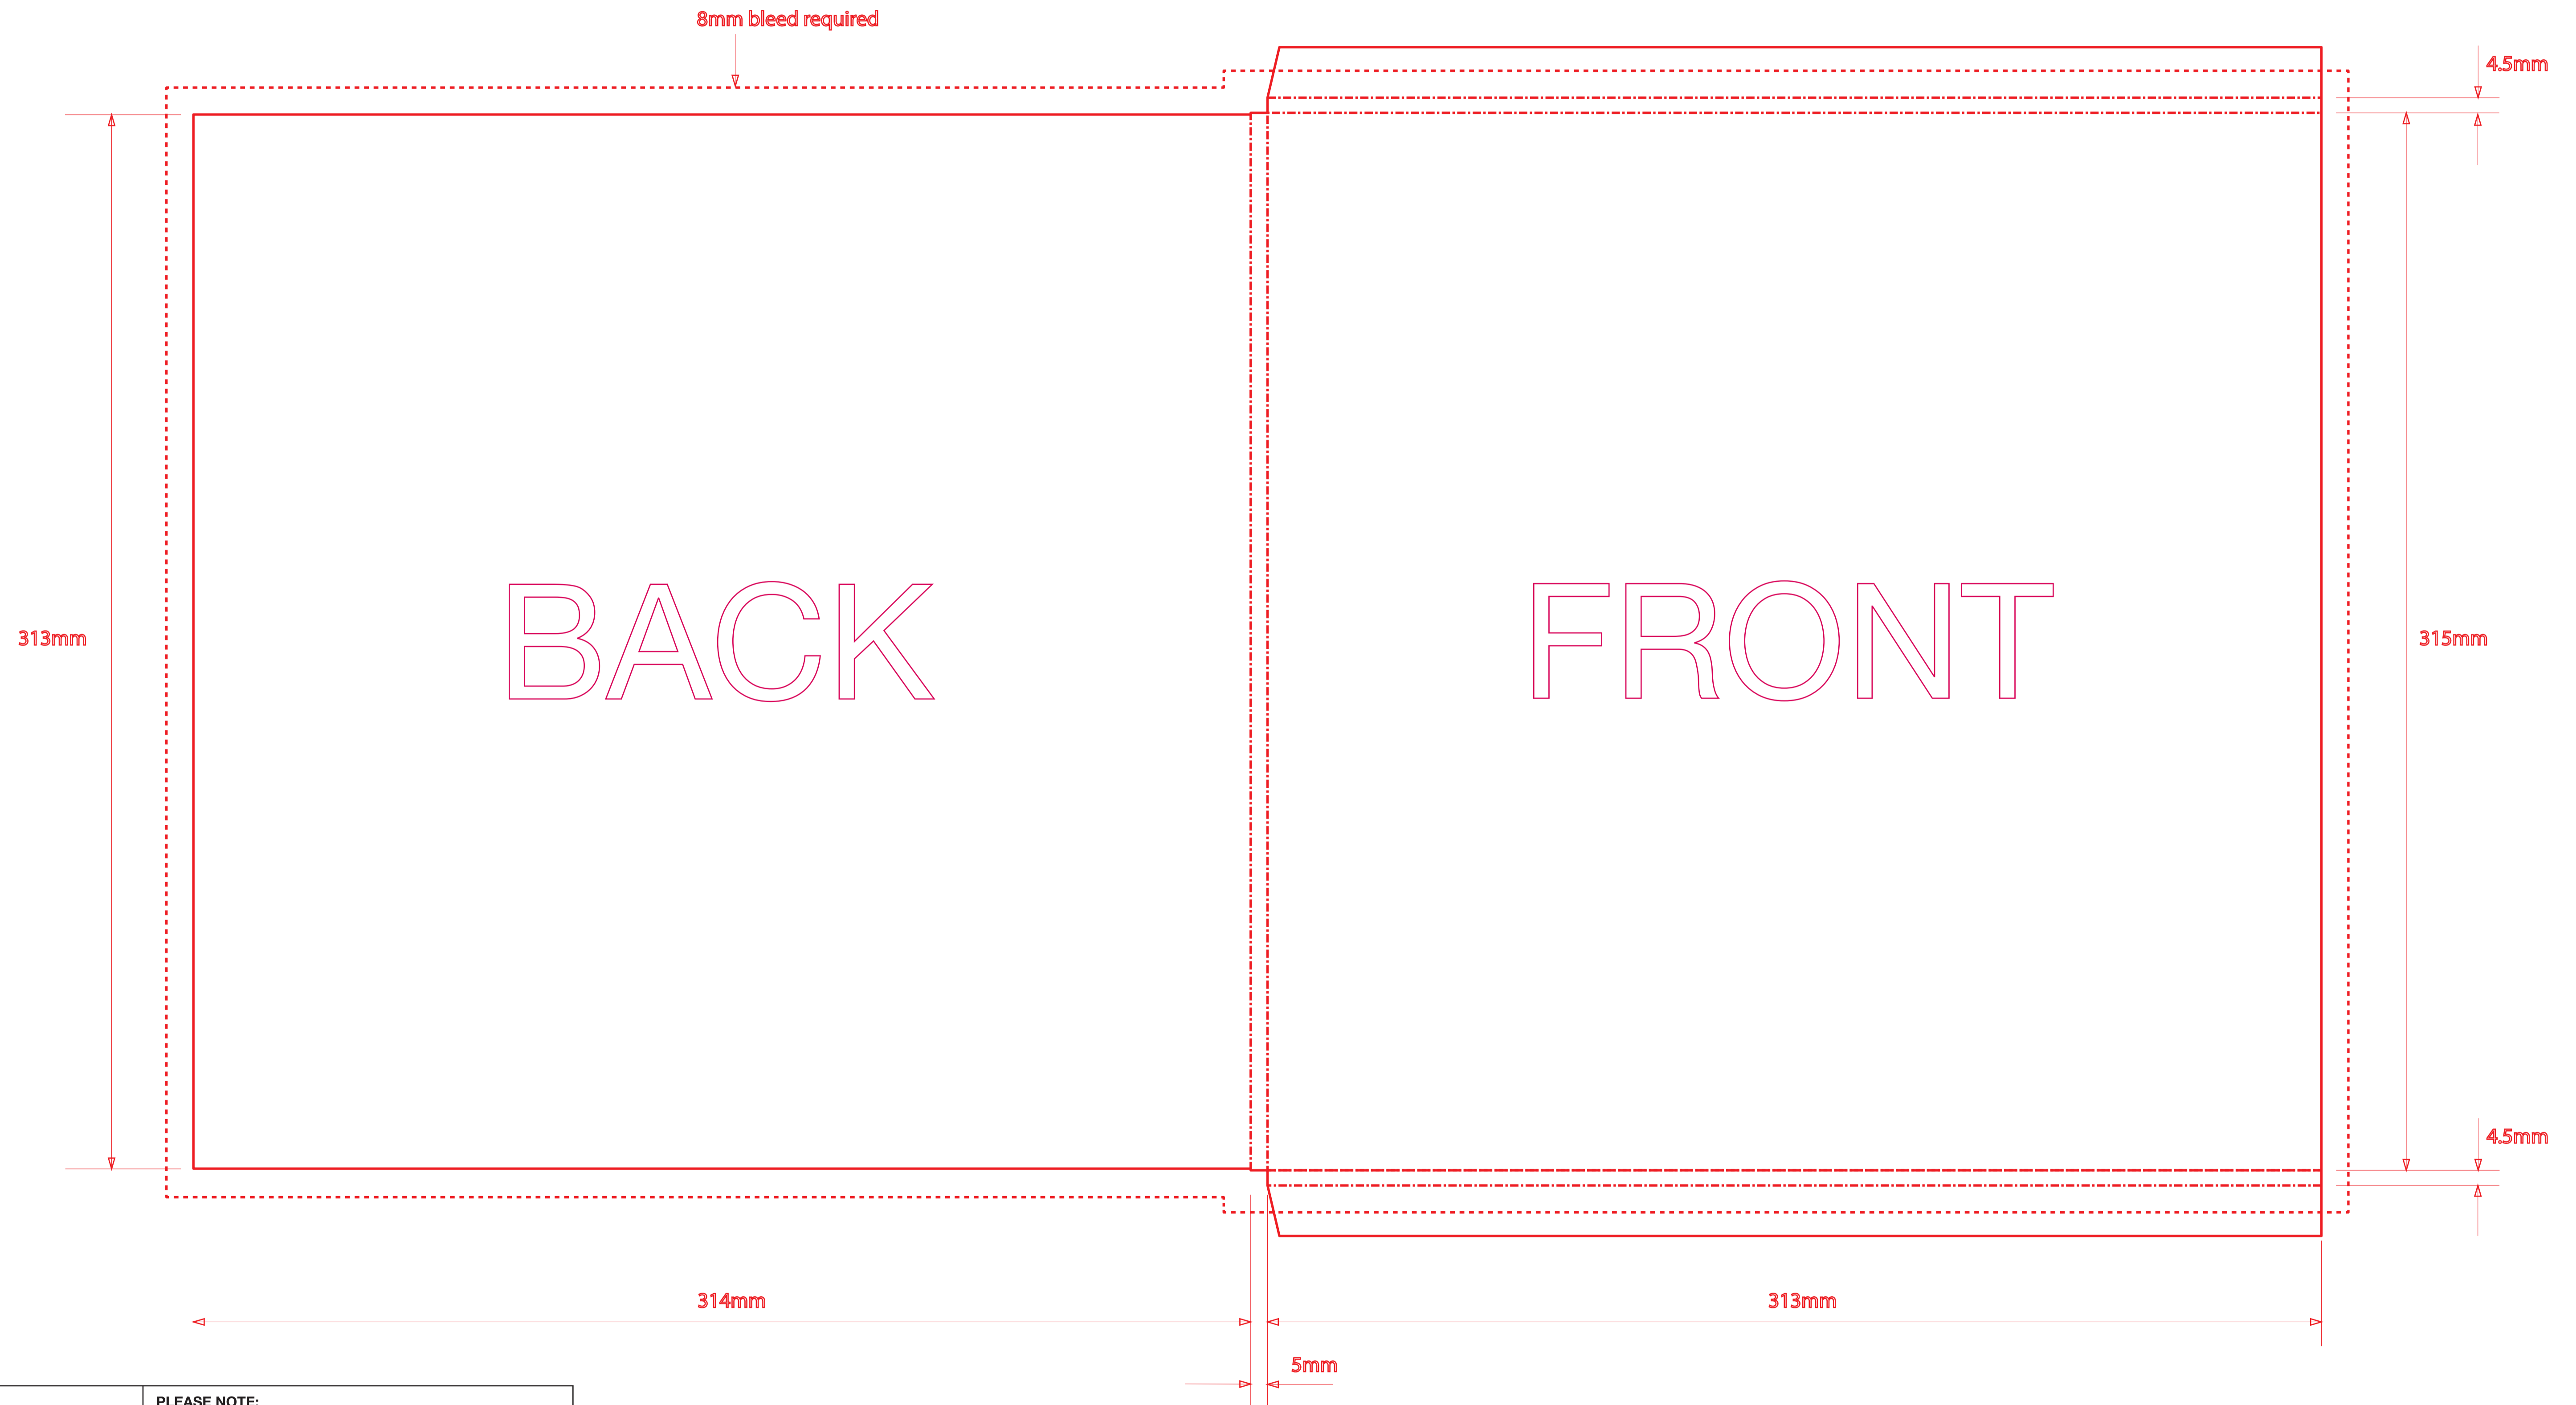

ZENITH RECORDS 12" VINYL SLEEVE WITH 5mm SPINE

IMPORTANT: THIS TEMPLATE IS 1:1 SCALE. PLEASE OUTLINE ALL FONTS AND EMBED ALL IMAGES. DO NOT INCLUDE THE TEMPLATE OR ANY EXTRA NON-PRINT INFO IN THE FINAL PRINT READY PDF ART FILE.

	BLEED LINE
	CUT LINE
	SAFETY LINE
	MEASUREMENT

PLEASE NOTE:
Solid line is the cut Line.
All Art should extend to the outer bleed lines.
Please keep all important text and images within the safety line.
All Artwork should be CMYK and no less than 300 DPI.
Outline all text/fonts and do not include template in artwork.
For the best results on blacks use C:40 M:40 Y:40 K:100.