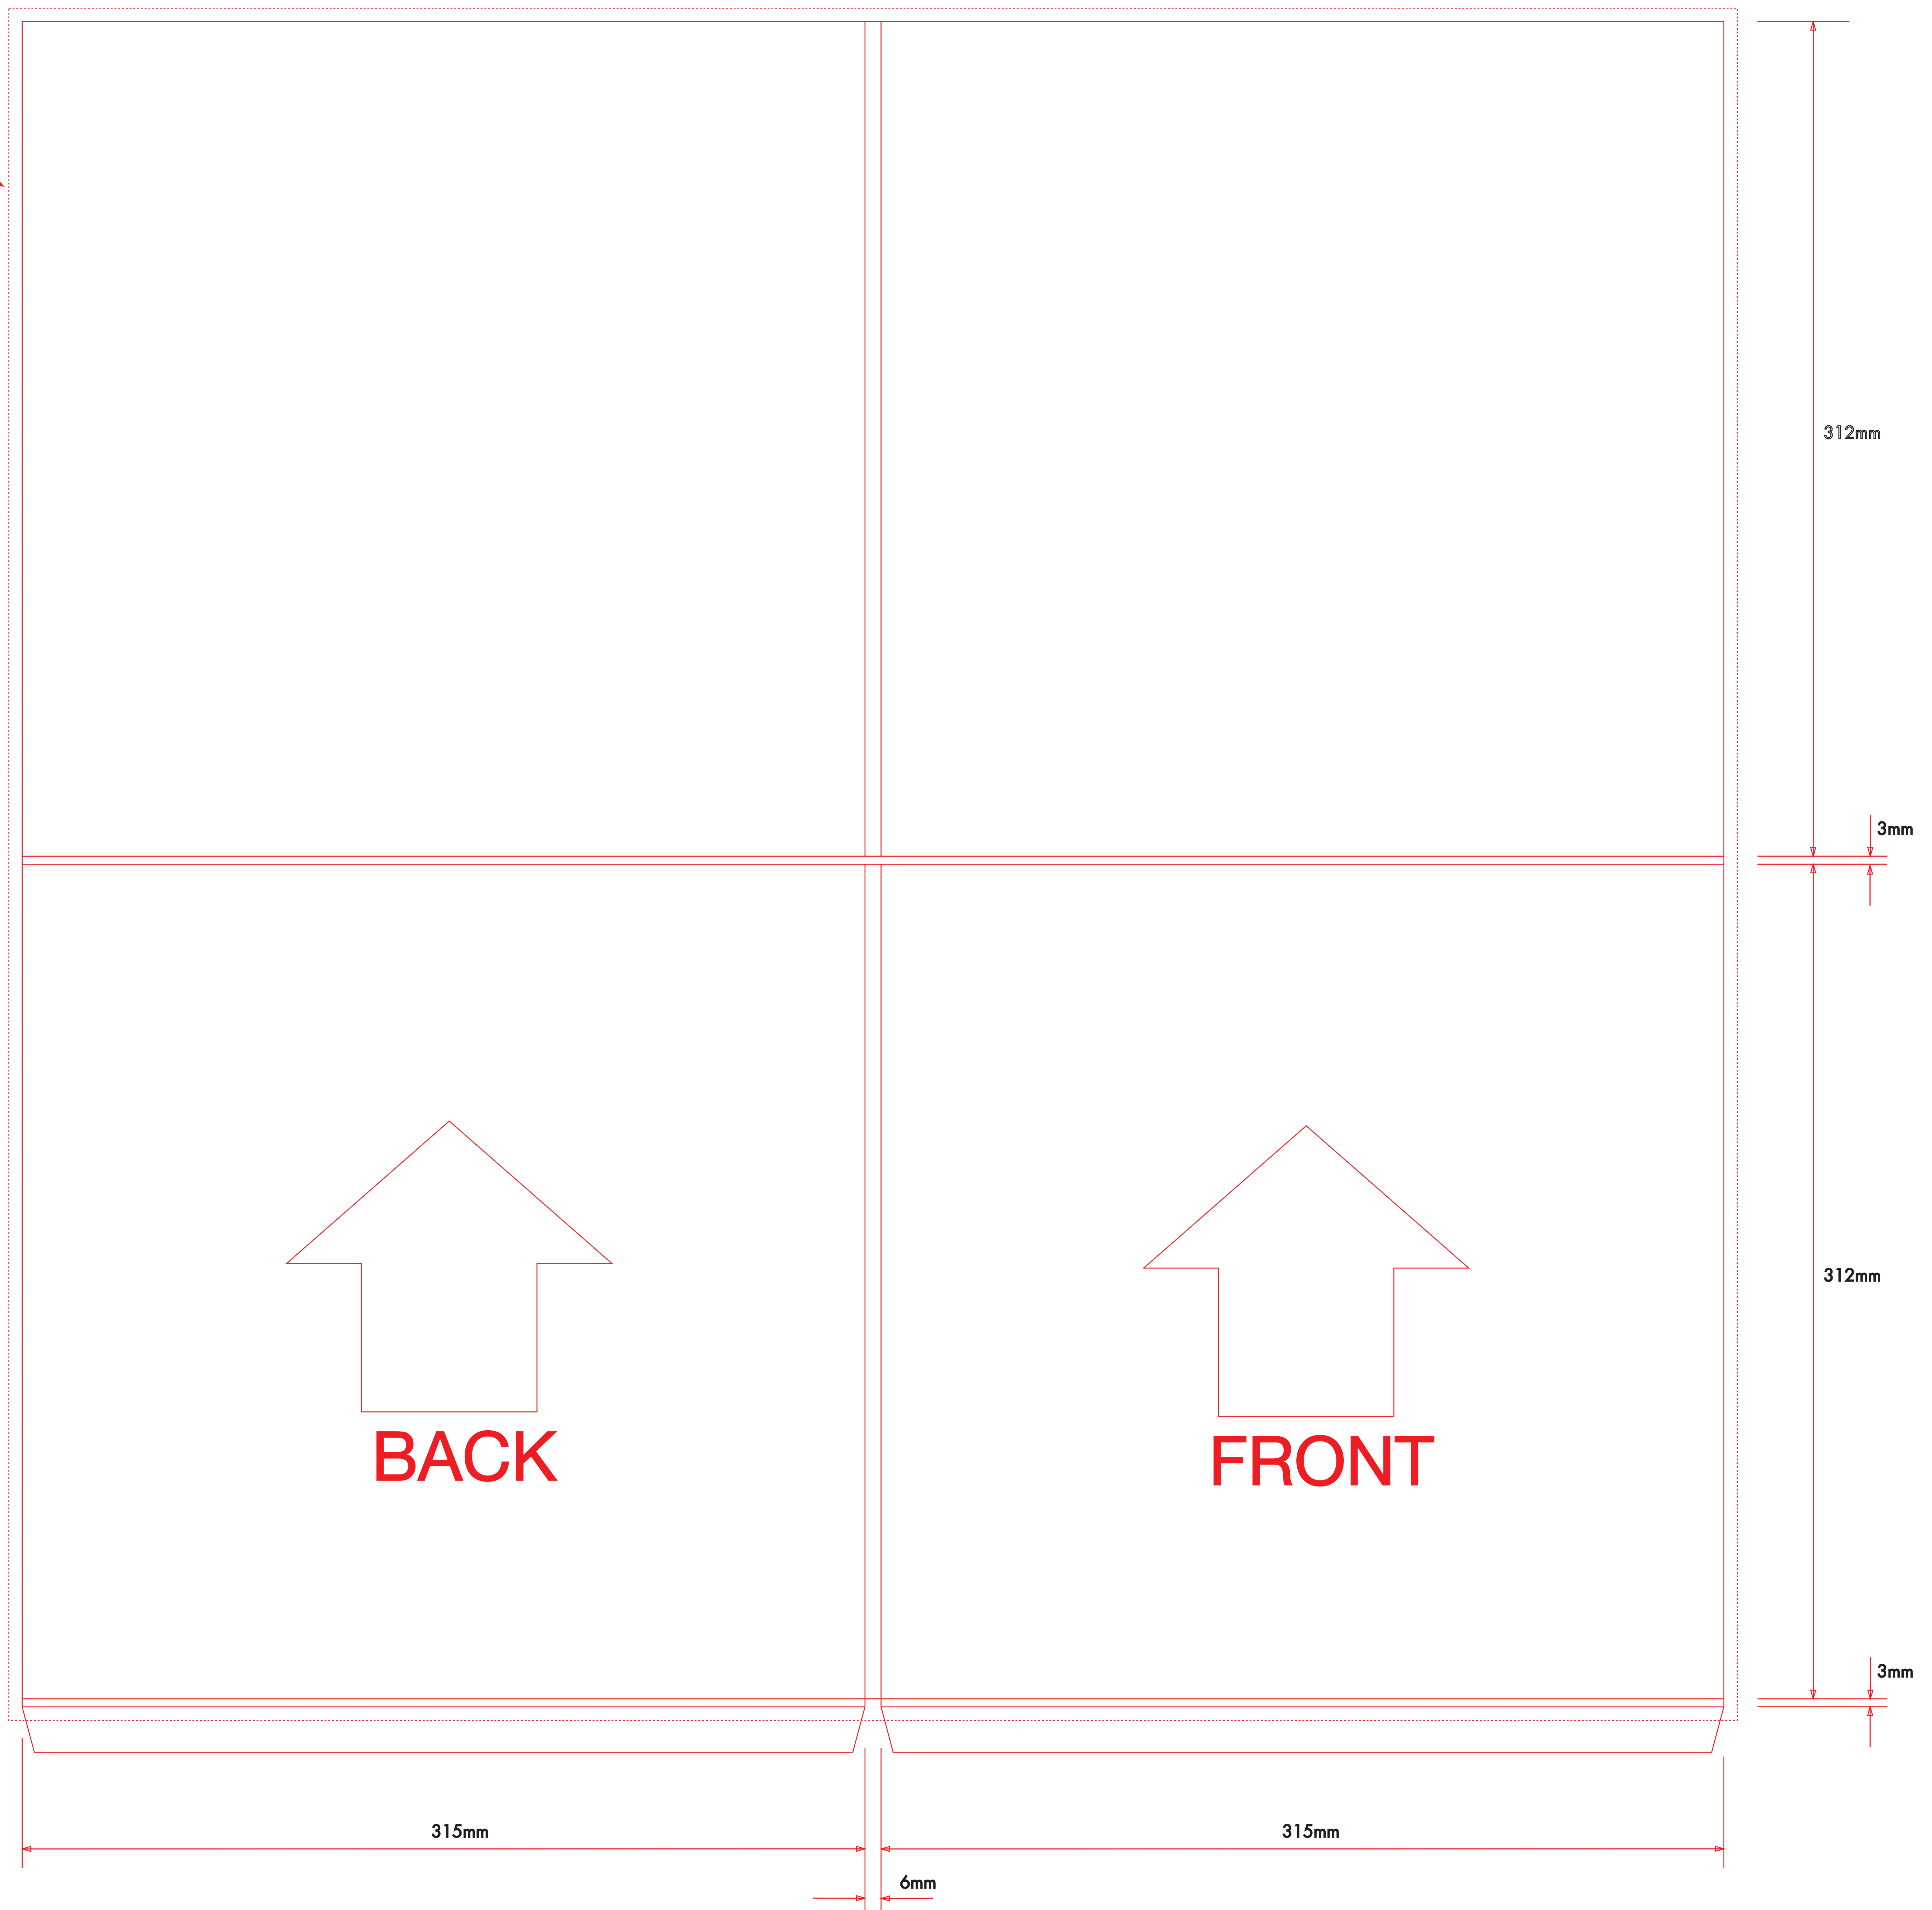

ZENITH RECORDS 12" VINYL GATEFOLD SLEEVE

IMPORTANT: THIS TEMPLATE IS 1:1 SCALE. PLEASE OUTLINE ALL FONTS
DO NOT INCLUDE THE TEMPLATE OR ANY EXTRA NON-PRINT INFO
IN THE FINAL PRINT READY PDF ART FILE.

5mm bleed required

----- BLEED LINE	PLEASE NOTE:
——— CUT LINE	Solid line is the cut line.
..... SAFETY LINE	All Art should extend to the outer bleed lines.
←—— MEASUREMENT	Please keep all important text and images within the safety line.
	All Artwork should be CMYK and no less than 300 DPI.
	Outline all text/fonts and do not include template in artwork.
	For the best results on blacks use C40 M:40 Y:40 K:100.