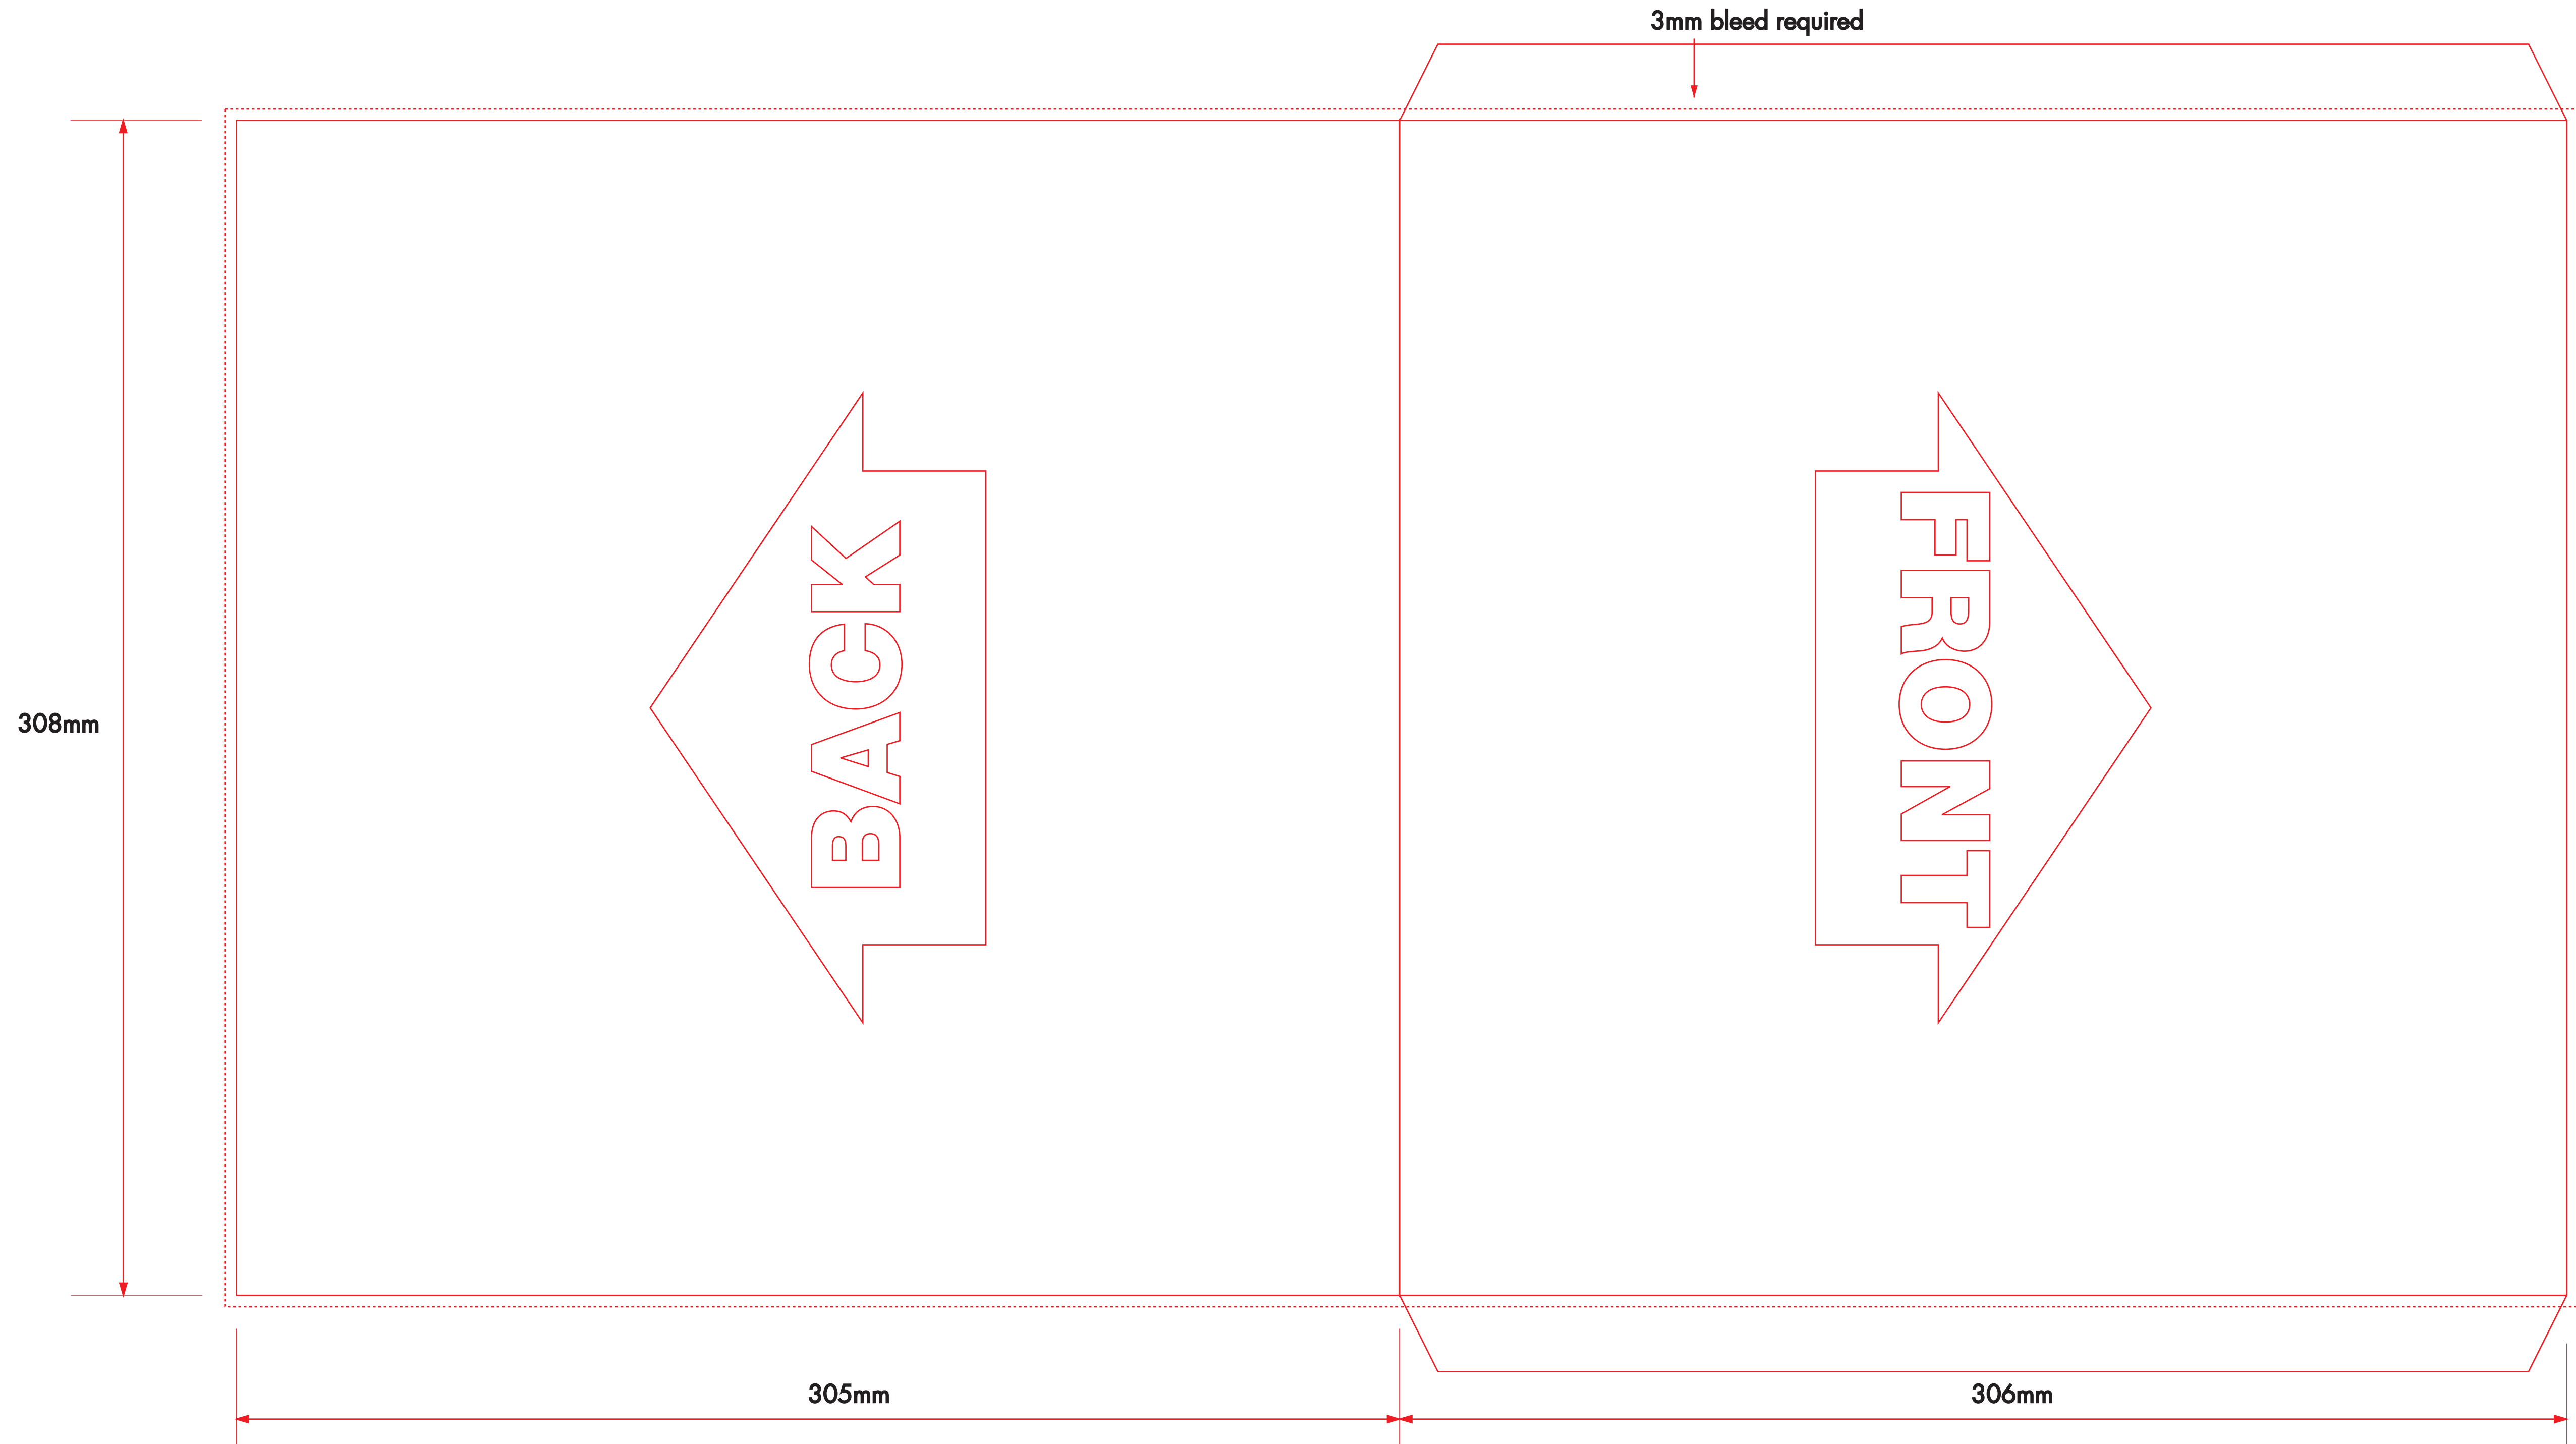

ZENITH RECORDS 12" INNER SLEEVE - NO SPINE

IMPORTANT: THIS TEMPLATE IS 1:1 SCALE. PLEASE OUTLINE ALL FONTS
DO NOT INCLUDE THE TEMPLATE OR ANY EXTRA NON-PRINT INFO
IN THE FINAL PRINT READY PDF ART FILE.

BLEED LINE	PLEASE NOTE: Solid line is the cut Line. All Art should extend to the outer bleed lines. Please keep all important text and images within the safety line. All Artwork should be CMYK and no less than 300 DPI. Outline all text/fonts and do not include template in artwork. For the best results on blacks use C:40 M:40 Y:40 K:100.
CUT LINE	
SAFETY LINE	
MEASUREMENT	