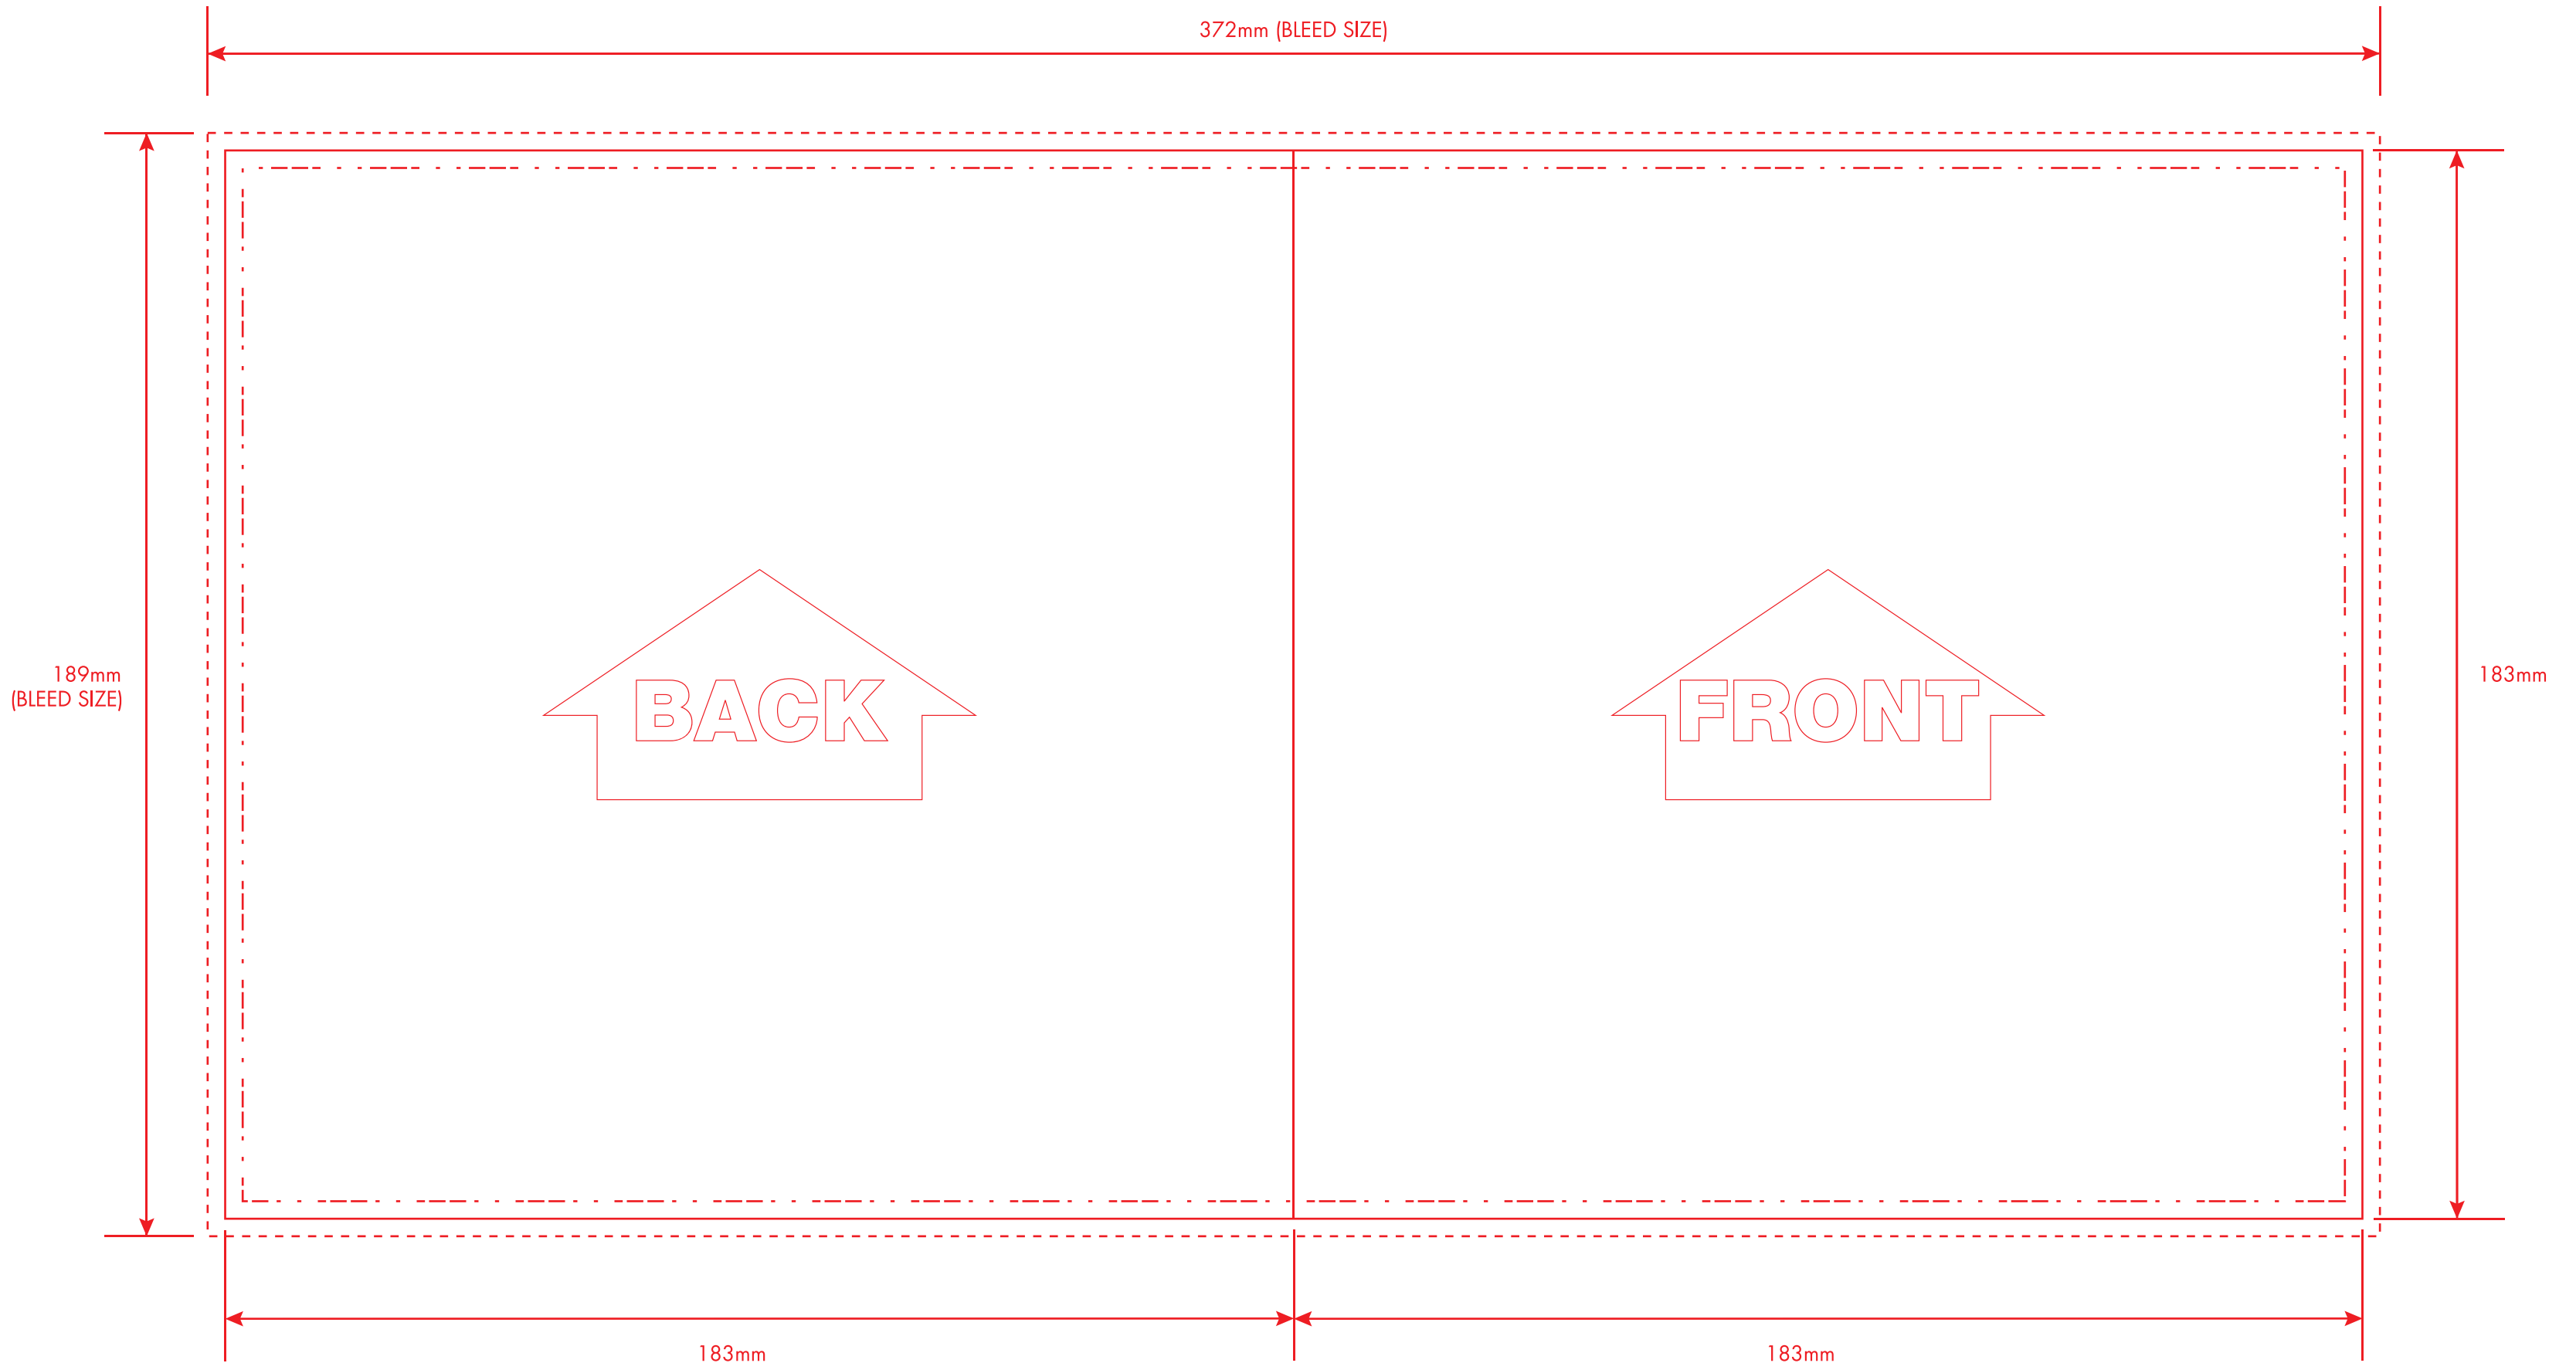

ZENITH 7" FOLDOVER SLEEVE

IMPORTANT: THIS TEMPLATE IS 1:1 SCALE. PLEASE OUTLINE ALL FONTS AND EMBED ALL IMAGES. DO NOT INCLUDE THE TEMPLATE OR ANY EXTRA NON-PRINT INFO IN THE FINAL PRINT READY PDF ART FILE.

	BLEED LINE	PLEASE NOTE: Solid line is the cut Line. All Art should extend to the outer bleed lines. Please keep all important text and images within the safety line. All Artwork should be CMYK and no less than 300 DPI. Outline all text/fonts and do not include template in artwork. For the best results on blacks use C:40 M:40 Y:40 K:100.
	CUT LINE	
	SAFETY LINE	
	MEASUREMENT	