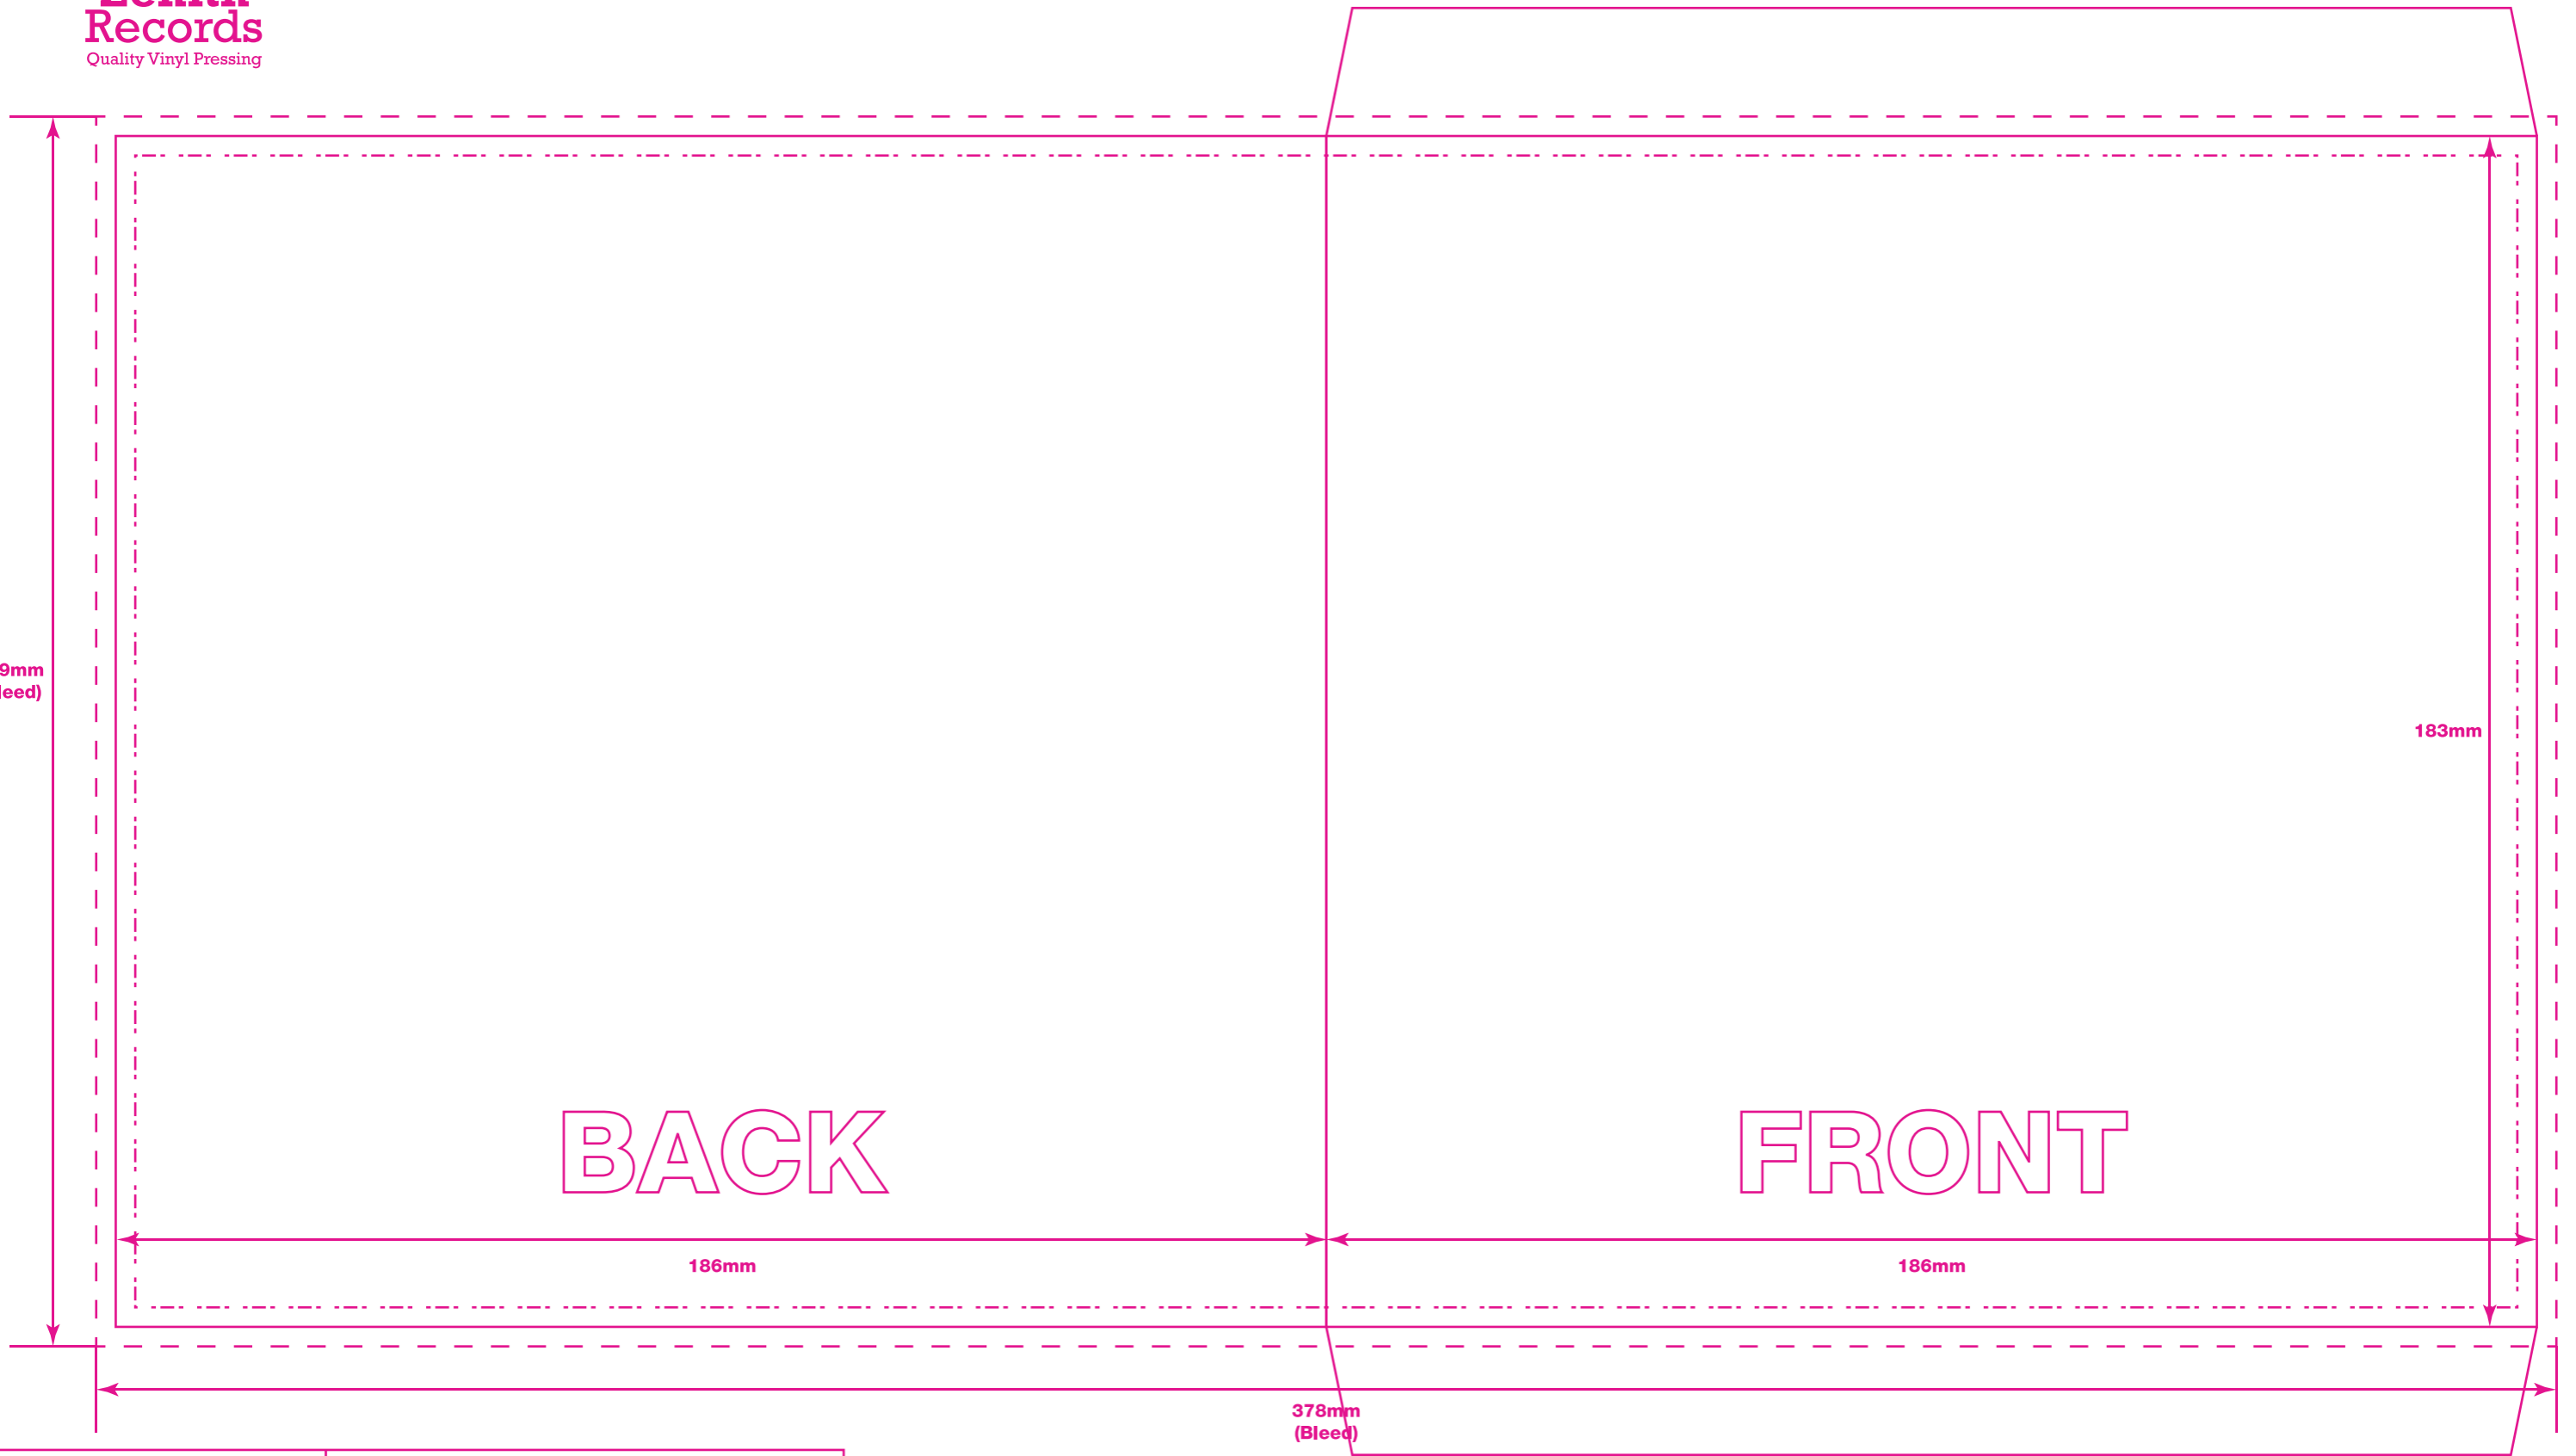

**Zenith
Records**
Quality Vinyl Pressing

ZENITH RECORDS 7" VINYL POCKET STYLE SLEEVE

IMPORTANT: THIS TEMPLATE IS 1:1 SCALE. PLEASE OUTLINE ALL FONTS AND EMBED ALL IMAGES.
DO NOT INCLUDE THE TEMPLATE OR ANY EXTRA NON-PRINT INFO IN THE FINAL PRINT READY PDF ART FILE.

	Bleed Line	<p>PLEASE NOTE: Solid line is the cut line. All art should extend to the outer bleed lines. Please keep all important text and images within the safety line. All artwork should be CMYK and no less than 300 DPI. Outline all text/fonts and embed all images. Do not include template or any other non-print info. For best results on blacks, use C:40 M:40 Y:40 K:100.</p>
	Cut Line	
	Safety Line	
	Measurement	