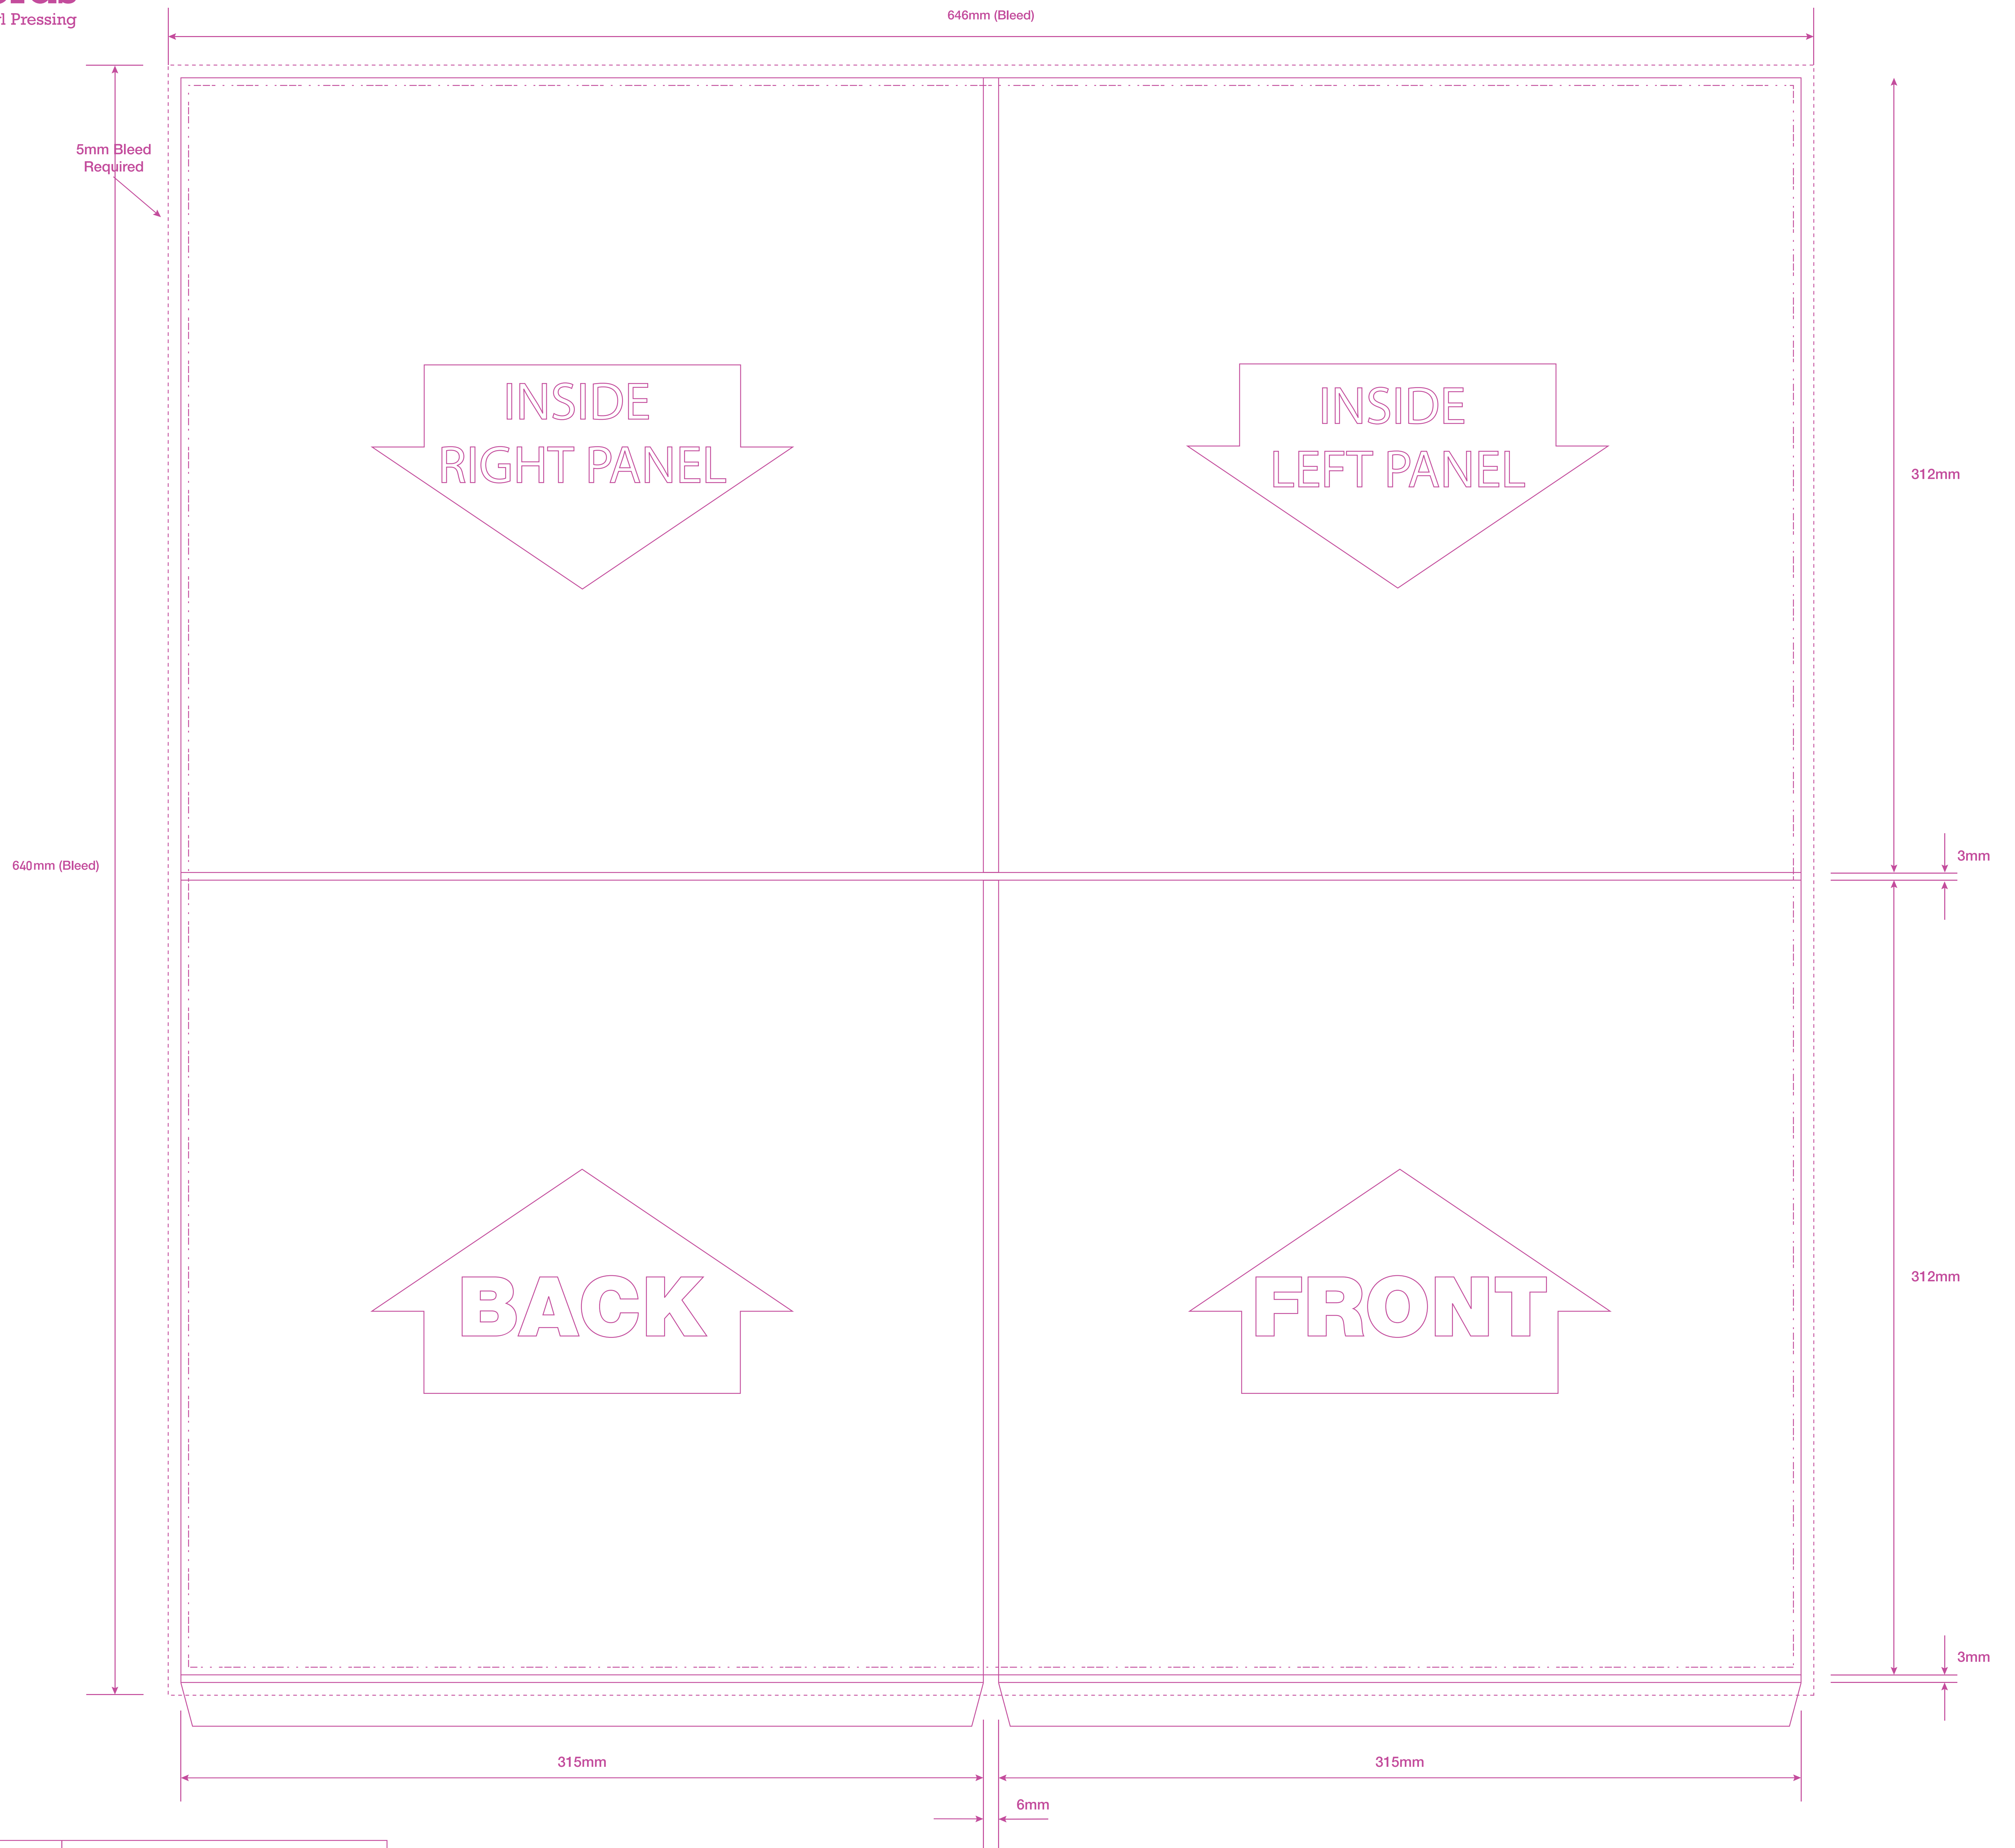

ZENITH 12" GATEFOLD TEMPLATE

IMPORTANT: THIS TEMPLATE IS 1:1 SCALE. PLEASE OUTLINE ALL FONTS AND EMBED ALL IMAGES. DO NOT INCLUDE THE TEMPLATE OR ANY EXTRA NON-PRINT INFO IN THE FINAL PRINT READY PDF ART FILE.

BLEED LINE (dashed line)
CUT LINE (solid line)
SAFETY LINE (dotted line)
MEASUREMENT (arrow)

PLEASE NOTE:
Solid line is the cut line.
All Art should extend to the outer bleed lines.
Please keep all important text and images within the safety line.
All Artwork should be CMYK and no less than 300 DPI.
Outline all text/fonts and do not include template in artwork.
For the best results on blacks use C:40 M:40 Y:40 K:100.